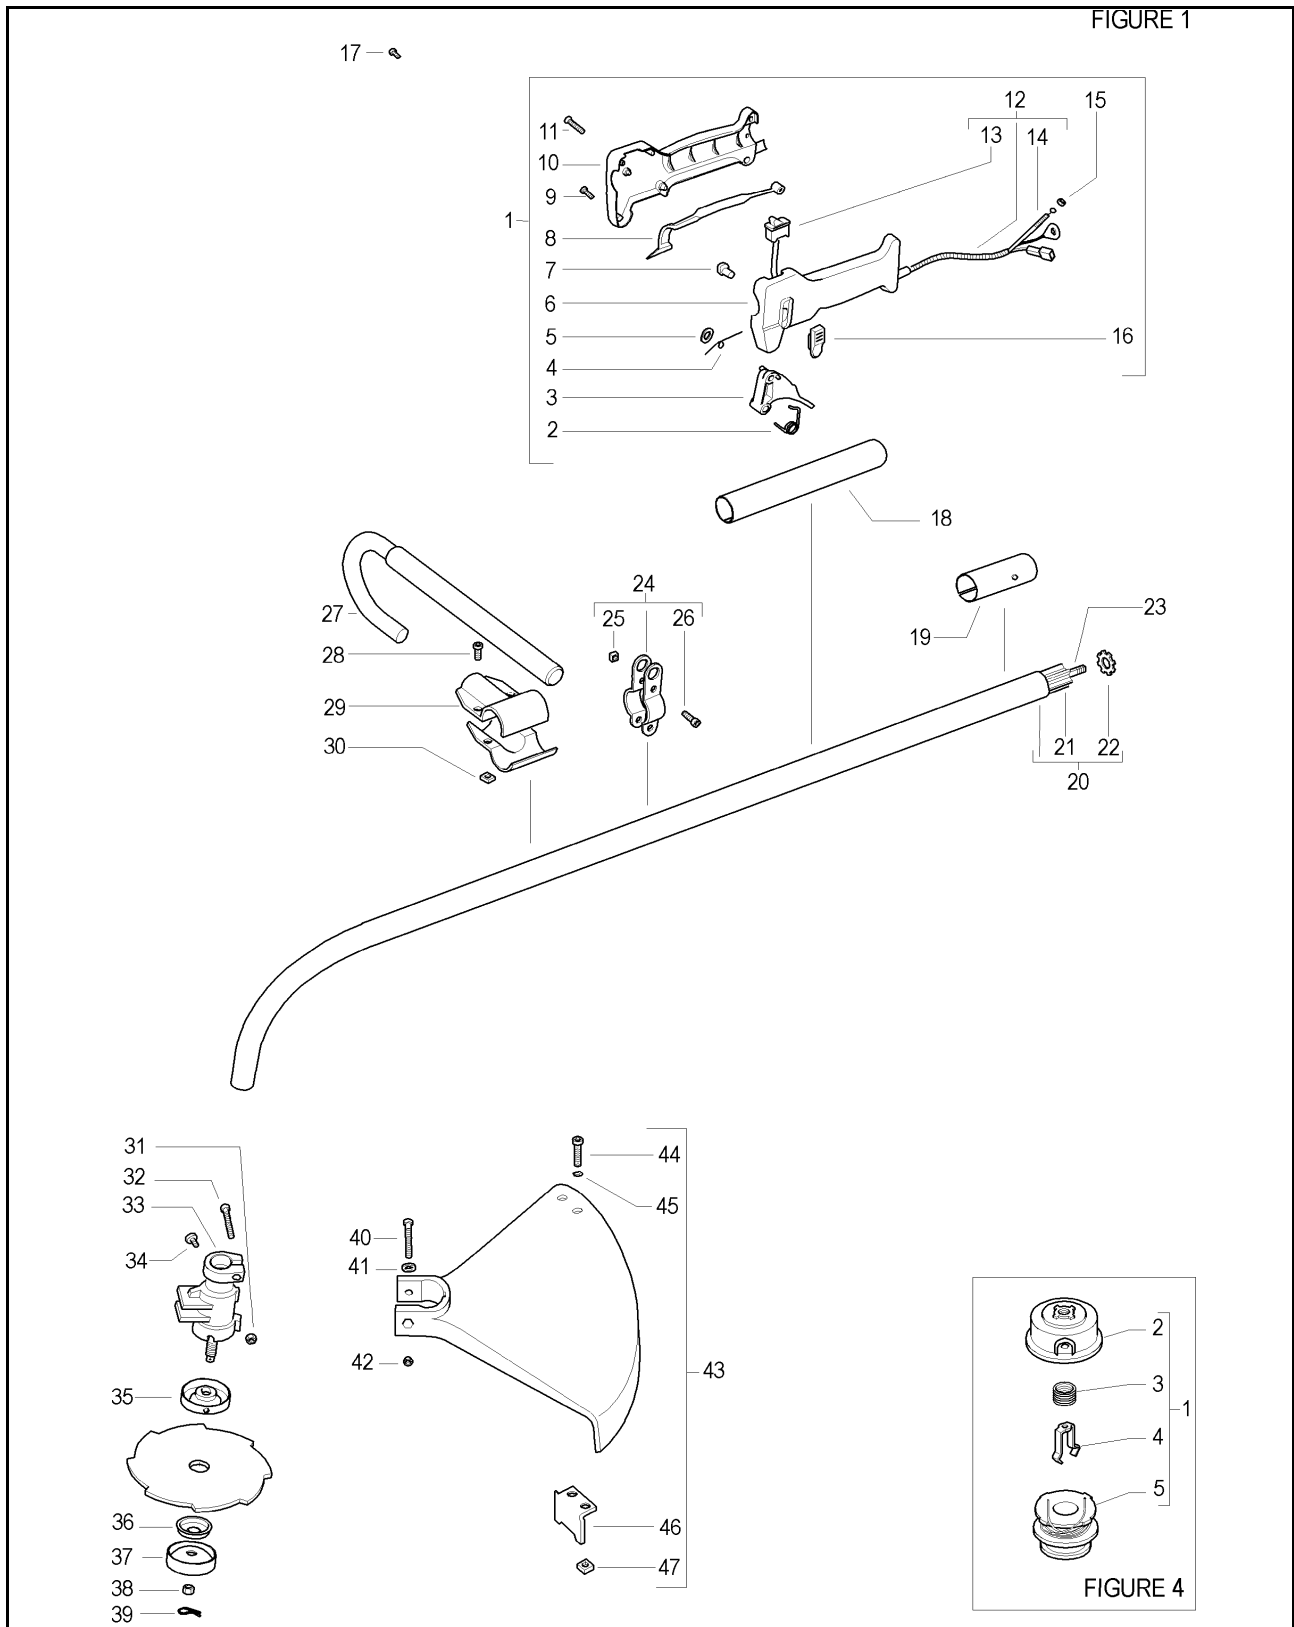

| Item            | P/N McC   | P/N ELX   | Qty | DESCRIPTION                 |
|-----------------|-----------|-----------|-----|-----------------------------|
| <b>FIGURE 1</b> |           |           |     |                             |
| 1               | 227280    | 538227280 | 1   | trigger box assy            |
| 2               | • 240019  | 538240019 | 1   | throttle trigger spring     |
| 3               | • 241296  | 538241296 | 1   | throttle trigger            |
| 4               | • 229973  | 538229973 | 1   | throttle advance spring     |
| 5               | • 227065  | 538227065 | 1   | retain ring                 |
| 6               | • 229837  | 538229837 | 1   | trigger box (left half)     |
| 7               | • 229823  | 538229823 | 1   | throttle advance pin        |
| 8               | • 229819  | 538229819 | 1   | safety lever                |
| 9               | • 240618  | 538240618 | 2   | screw 3x16                  |
| 10              | • 229836  | 538229836 | 1   | trigger box (right half)    |
| 11              | • 240883  | 538240883 | 4   | screw 3x20                  |
| C 12            | • 227067  | 538227067 | 1   | cable assy                  |
| C 13            | •• 236394 | 538236394 | 1   | switch                      |
| C 14            | •• 227073 | 538227073 | 1   | throttle cable              |
| 15              | • 235912  | 538235912 | 1   | nut M6                      |
| 16              | • 229824  | 538229824 | 1   | throttle advance slide      |
| 17              | 236981    | 538236981 | 2   | screw                       |
| 18              | 241727    | 538241727 | 1   | shaft sheathing (handle)    |
| 19              | 241838    | 538241838 | 1   | shaft sheathing (joint)     |
| 20              | 241728    | 538241728 | 1   | outer shaft assembly        |
| 21              | • 241730  | 538241730 | 1   | sheath                      |
| 22              | • 241745  | 538241745 | 2   | retainer ring               |
| C 23            | 241733    | 538241733 | 1   | flexible shaft              |
| 24              | 248222    | 538248222 | 1   | harness ring assy           |
| 25              | • 236642  | 538236642 | 2   | nut M6                      |
| 26              | • 235911  | 538235911 | 2   | screw M6x12                 |
| 27              | 241736    | 538241736 | 1   | front handle                |
| 28              | 235911    | 538235911 | 2   | screw M6x12                 |
| 29              | 228147    | 538228147 | 2   | clamp                       |
| 30              | 235542    | 538235542 | 2   | nut M6                      |
| 31              | 235912    | 538235912 | 1   | nut M6                      |
| 32              | 235921    | 538235921 | 1   | screw M6x30                 |
| 33              | 241740    | 538241740 | 1   | cutting device support assy |
| 34              | 228160    | 538228160 | 1   | screw 4,8x10                |
| A 35            | 241734    | 538241734 | 1   | flange                      |
| A 36            | 236621    | 538236621 | 1   | blade plate                 |
| A 37            | 236596    | 538236596 | 1   | hub                         |
| A 38            | 241739    | 538241739 | 1   | self-locking nut 3/8-24     |
| A 39            | 236728    | 538236728 | 1   | split pin                   |
| 40              | 228161    | 538228161 | 1   | screw M6x50                 |
| 41              | 236936    | 538236936 | 1   | washer                      |
| 42              | 235912    | 538235912 | 1   | nut M6                      |
| B 43            | 229956    | 538229956 | 1   | guard assy                  |
| 44              | • 235802  | 538235802 | 2   | screw M5x14                 |
| 45              | • 235248  | 538235248 | 2   | washer                      |
| 46              | • 241973  | 538241973 | 1   | line cutter                 |
| 47              | • 235642  | 538235642 | 2   | nut M5                      |