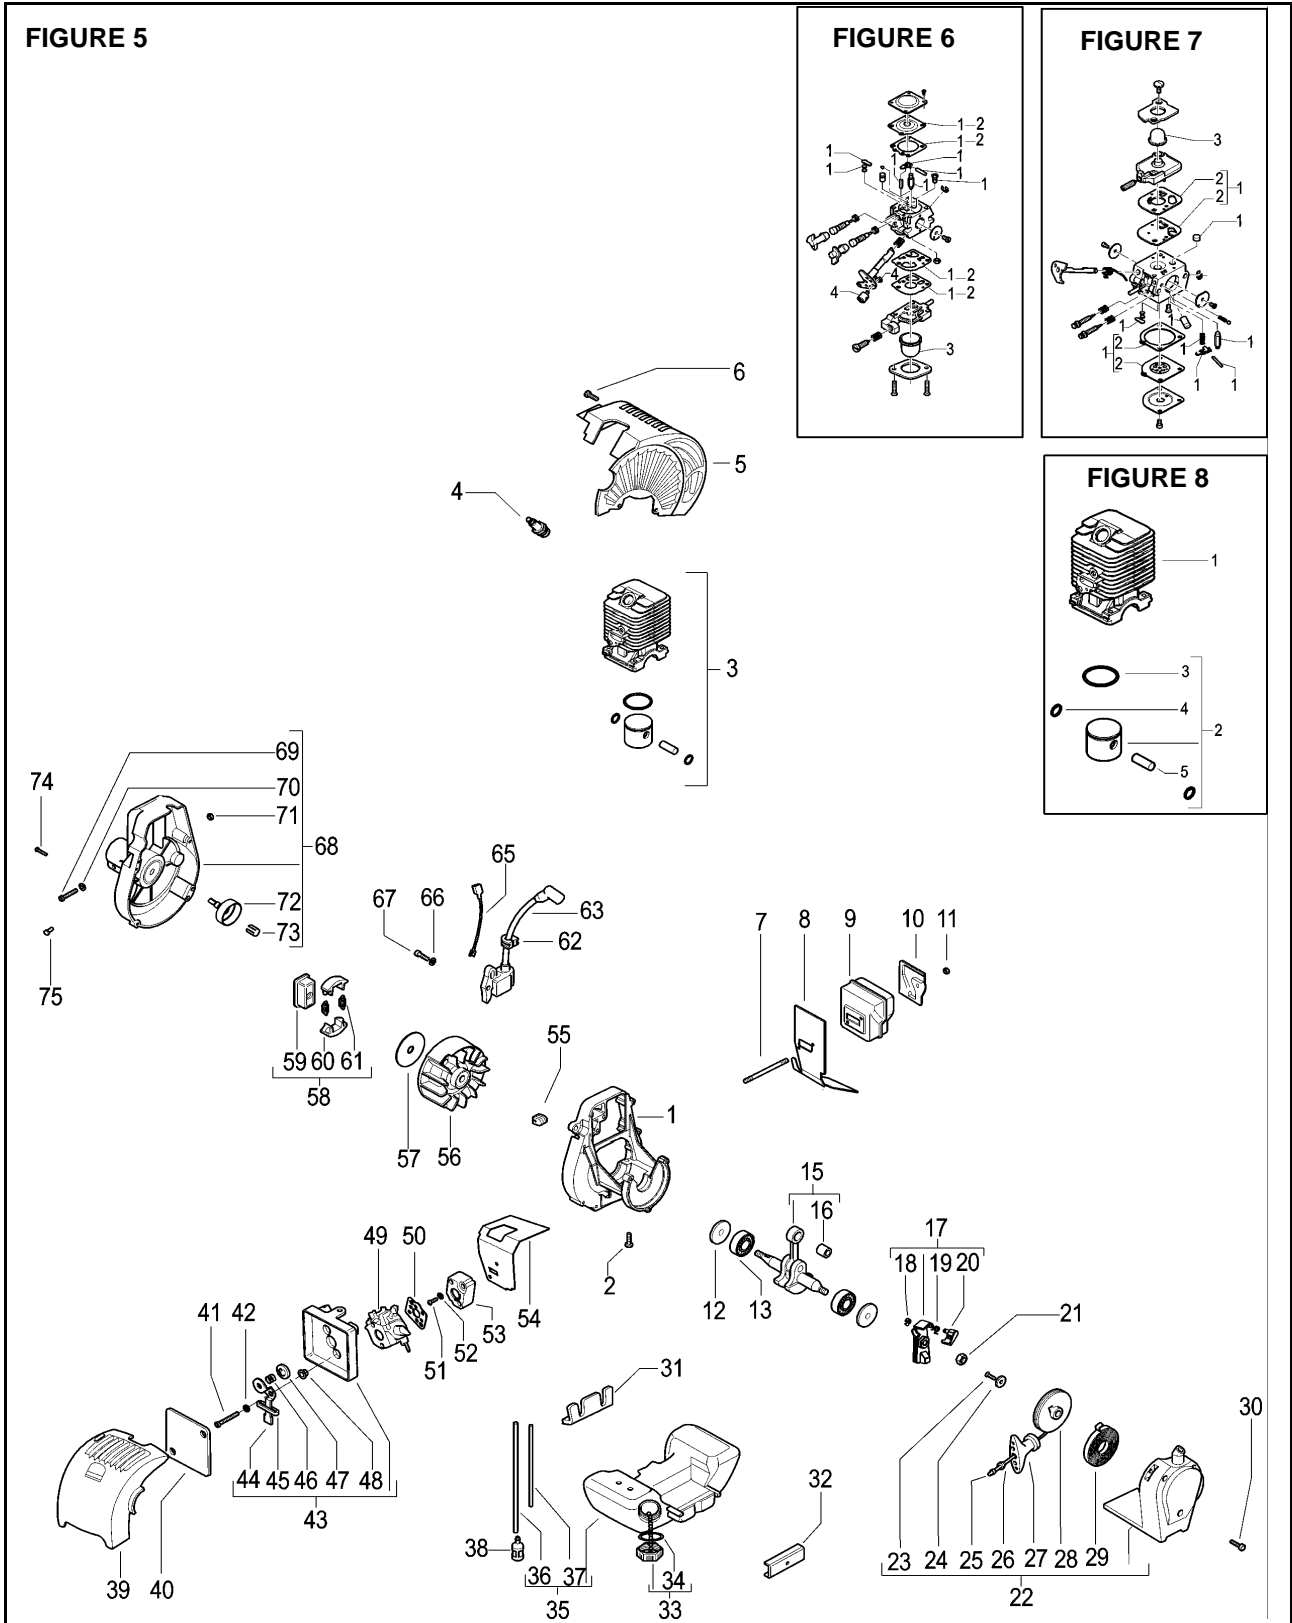

Item	P/N McC	P/N ELX	Qty	DESCRIPTION
FIGURE 5				
1	242802	538242802	1	crankcase
2	227565	538227565	4	screw M5x25
3	FIGURE 8			
A 4	92879	538092879	1	spark plug RDJ8J
5	242704	538242704	1	engine cover
6	241963	538241963	2	screw M4x22
7	242037	538242037	2	stud bolt
B 8	243273	538243273	1	exhaust gasket
C 9	242131	538242131	1	muffler
10	323760	538323760	1	muffler shield
11	235642	538235642	2	nut M5
C 12	242994	538242994	2	seal
C 13	241594	538241594	2	ball bearing
15	243486	538243486	1	crankshaft assy
C 16	• 235742	538235742	1	needle bearing
17	241784	538241784	1	starter pawl assy
18	• 111088	538111088	1	snap ring
19	• 241782	538241782	1	spring
20	• 241781	538241781	1	pawl
21	235248	538235248	1	nut
C 22	242041	538242041	1	starter assy
23	• 240862	538240862	1	screw M4x18
24	• 241703	538241703	1	washer
A 25	• 241746	538241746	1	rope
26	• 235612	538235612	1	washer
27	• 241778	538241778	1	handle
B 28	• 241620	538241620	1	pulley
B 29	• 241619	538241619	1	spring
30	241963	538241963	3	screw M4x20
31	242038	538242038	1	tank grommet (crankcase side)
32	242039	538242039	1	tank grommet (starter side)
B 33	242484	538242484	1	fuel tank cap assy
A 34	• 236564	538236564	1	gasket
C 35	242040	538242040	1	fuel tank assy
B 36	• 229717	538229717	1	hose
B 37	• 229743	538229743	1	primer bulb hose
A 38	93720	538093720	1	fuel pickup
39	242703	538242703	1	air filter cover
B 40	242035	538242035	1	air filter
41	235808	538235808	2	screw 5x50
42	235248	538235248	1	washer
43	248485	538248485	1	air box assy
44	• 241769	538241769	1	choke lever
45	• 241622	538241622	1	choke lever grommet
46	• 235822	538235822	1	spring
47	• 241602	538241602	1	choke shutter
48	• 227022	538227022	2	bushing
C 49	FIGURE 6 / FIGURE 7			
A 50	241600	538241600	1	carb. Gasket
51	235806	538235806	2	screw M5x20
52	235248	538235248	2	washer

Item	P/N McC	P/N ELX	Qty	DESCRIPTION
B 53	241750	538241750	1	carb. Spacer
B 54	242860	538242860	1	intake gasket
55	241607	538241607	1	grommet
56	243311	538243311	1	flywheel
57	241604	538241604	1	dust shield
B 58	241793	538241793	1	clutch assy
59	• 241789	538241789	1	clutch hub
60	• 241743	538241743	2	clutch shoe
A 61	• 241794	538241794	2	clutch spring
62	236322	538236322	1	grommet
C 63	243429	538243429	1	ignition coil
65	241606	538241606	1	ground wire
66	235248	538235248	2	washer
67	235806	538235806	2	screw M5x20
C 68	241725	538241725	1	joint assy
69	• 235803	538235803	1	screw M5x25
70	• 235248	538235248	1	washer
71	• 229524	538229524	1	nut M5
72	• 241785	538241785	1	clutch drum
73	• 228260	538228260	1	pin
74	227568	538227568	4	screw M4x20
75	236981	538236981	1	screw 3,5x9,5

FIGURE 6 WALBRO WT 686				
C -	242932	538242932		carb.
B 1	• 324013	538324013		K20 rep. Kit
A 2	•• 324009	538324009		D20 gasket kit
C 3	• 225834	538225834		primer bulb
4	• 224466	538224466		swivel kit

FIGURE 7 ZAMA C1Q M38				
C -	-	-		carb.
B 1	• 300465	538300465		RB-28 rep.kit
A 2	•• 300473	538300473		diaph/gasket kit
C 3	• 246946	538246946		primer bulb

FIGURE 8 cylinder,piston 25cc				
C 1	242803	538242803	1	cylinder
C 2	248177	538248177	1	piston kit
B 3	• 240002	538240002	1	piston ring
4	• 235008	538235008	2	snap ring
5	• 241735	538241735	1	piston pin

FIGURE 8 cylinder, piston 29cc				
C 1	243076	538243076	1	cylinder
C 2	249179	538249179	1	piston kit
B 3	• 242602	538242602	1	piston ring
4	• 235008	538235008	2	snap ring
5	• 241735	538241735	1	piston pin

A=ALTA ROTAZIONE	A=HIGH MOVING	A=HAUTE DEMANDE	A=GROBE NACHFRAGE
B=MEDIA ROTAZIONE	B=MEDIUM MOVING	B=MOYENNE DEMANDE	B=MITTELMAESSIGE
C=ALTA ROTAZIONE	C=SLOW MOVING	C=BASSE DEMANDE	C=WENIGE NACHFRAGE
NUOVI CODICI	NEW P. NUMBERS	NOUVELLES REFERENCES	NEU CODEX